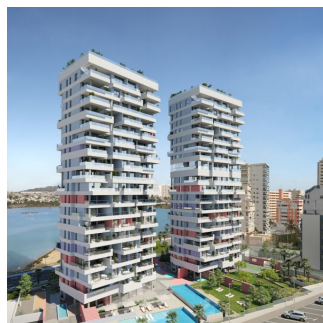

REF: # 10350

CALPE/MORAIRA

INFO

:	680.000 €
:	
:	Calpe/Moraira
:	3
:	2
(m2):	122
(m2):	-
(m2):	-
:	
:	-
:	-

It lives between three seas. The privileged location of the future residential of Isea Views between Las Salinas de Calpe, Plata de Fossa and Playa del Cantall Roig will give you the best views. The excellent layout of the houses of the two towers of the residential, will give you extraordinary views wherever you look. There won't be a corner of your new home that doesn't overlook a naturally Mediterranean landscape.

Two towers of 18 heights with houses designed to live outside. Homes with 3 bedrooms, and with large terraces. Large common areas with gardens, swimming pool, paddle, children's area, gym and infinity pool with sea views. The kitchens are equipped with induction hob, extractor hood, electric oven and microwave oven. Preinstallation for washerdryer. Complete installation of ducted air conditioning, with cold and heat pump, by aerothermy. The apartments have a garage and a storage room. Prices from EUR 467,000.