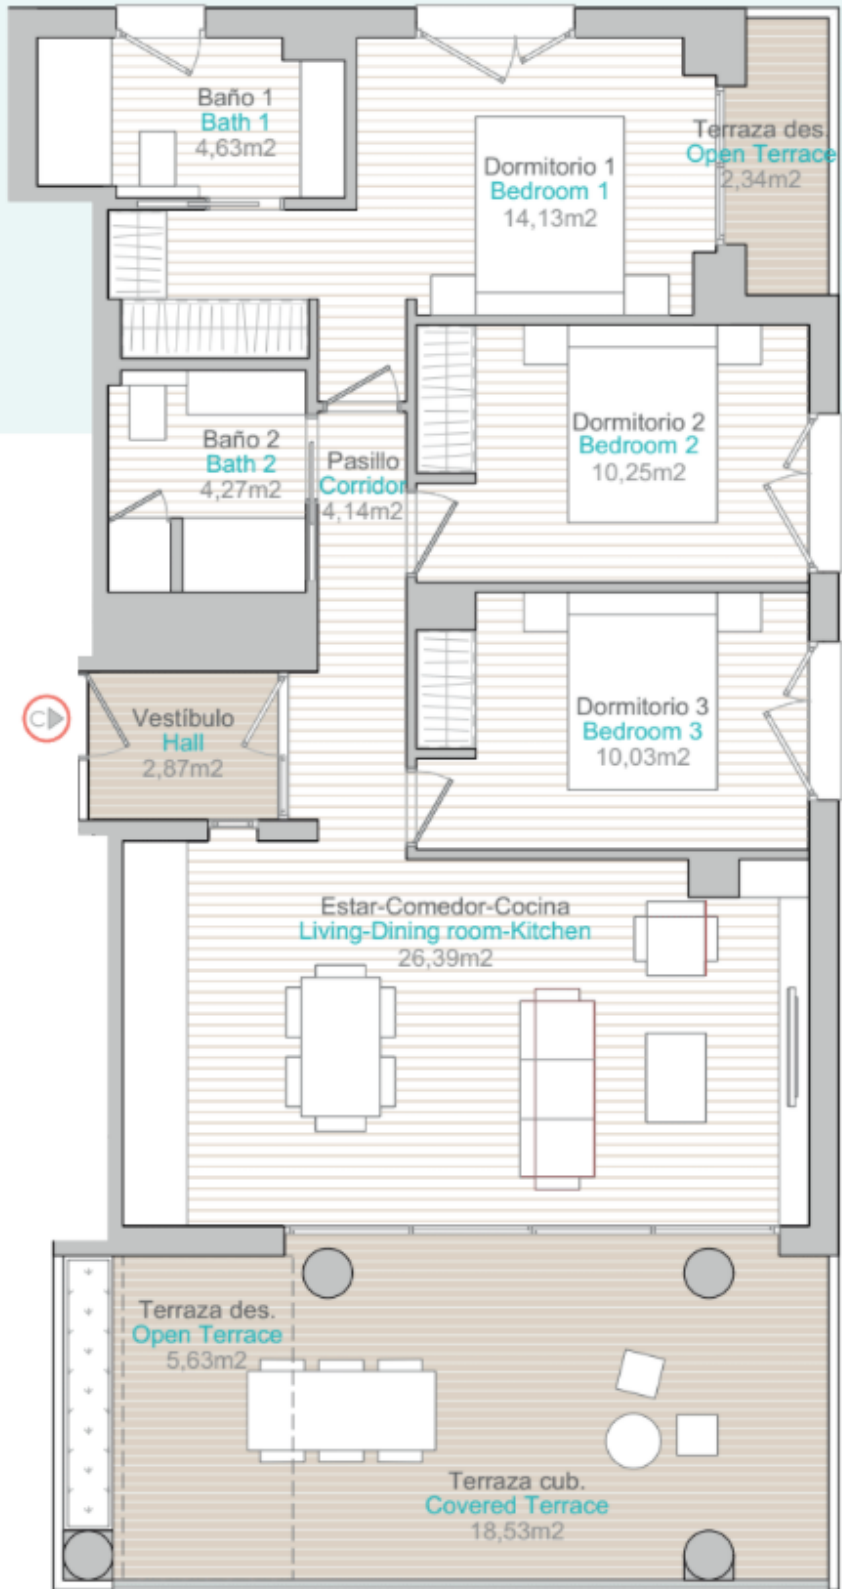

REF: # 10350

CALPE/MORAIRA

INFO

:	680.000 €
:	
:	Calpe/Moraira
:	3
:	2
(m2):	122
(m2):	-
(m2):	-
:	
:	-
:	-

It lives between three seas. The privileged location of the future residential of Isea Views between Las Salinas de Calpe, Plata de Fossa and Playa del Cantall Roig will give you the best views. The excellent layout of the houses of the two towers of the residential, will give you extraordinary views wherever you look. There won't be a corner of your new home that doesn't overlook a naturally Mediterranean landscape.

Two towers of 18 heights with houses designed to live outside. Homes with 3 bedrooms, and with large terraces. Large common areas with gardens, swimming pool, paddle, children's area, gym and infinity pool with sea views. The kitchens are equipped with induction hob, extractor hood, electric oven and microwave oven. Preinstallation for washerdryer. Complete installation of ducted air conditioning, with cold and heat pump, by aerothermy. The apartments have a garage and a storage room. Prices from EUR 467,000.