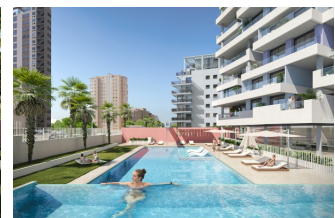

REF: # 10350

CALPE/MORAIRA

INFO

:	680.000 €
:	
:	Calpe/Moraira
:	3
:	2
(m2):	122
(m2):	-
(m2):	-
:	
:	-
:	-

It lives between three seas. The privileged location of the future residential of Isea Views between Las Salinas de Calpe, Plata de Fossa and Playa del Cantall Roig will give you the best views. The excellent layout of the houses of the two towers of the residential, will give you extraordinary views wherever you look. There won't be a corner of your new home that doesn't overlook a naturally Mediterranean landscape.

Two towers of 18 heights with houses designed to live outside. Homes with 3 bedrooms, and with large terraces. Large common areas with gardens, swimming pool, paddle, children's area, gym and infinity pool with sea views. The kitchens are equipped with induction hob, extractor hood, electric oven and microwave oven. Preinstallation for washerdryer. Complete installation of ducted air conditioning, with cold and heat pump, by aerothermy. The apartments have a garage and a storage room. Prices from EUR 467,000.